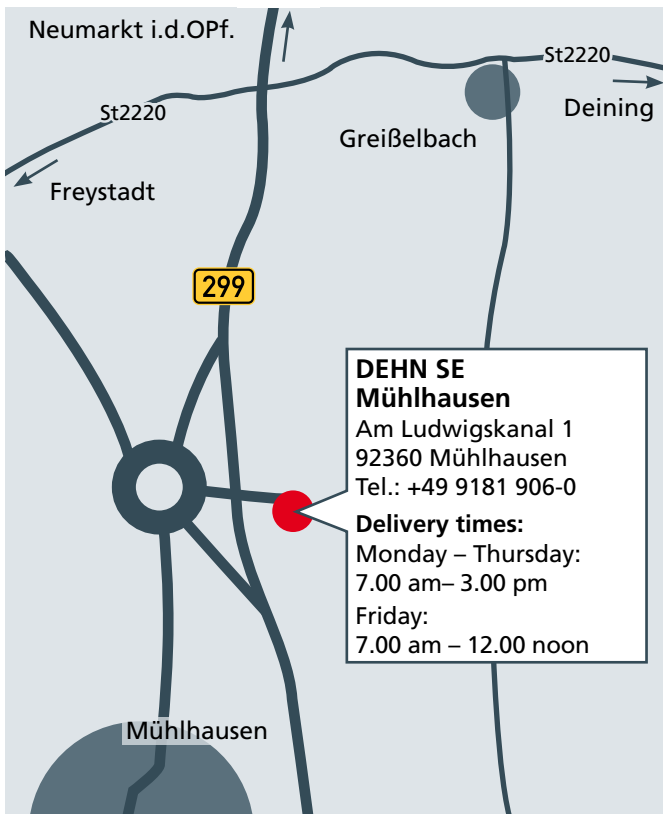

DEHN SE Mühlhausen

Approach from direction Munich

Via A9; leave the A9 at exit 56 Hilpoltstein; turn right onto St2238 and drive towards Freystadt; at the first roundabout take the first exit (St2237); at the second roundabout take the second exit (St2220) towards Deining; follow the road for 10km; then take the first exit at the roundabout and follow the B299 in the direction of Mühlhausen; leave the B299 after about 2 km and, at the roundabout, follow signs for 'Gewerbegebiet Nord'.

Approach from direction Nuremberg

Via A9; leave the A9 at exit 55 Allersberg; at the roundabout take the third exit (St2237) towards Freystadt; turn right before Freystadt to stay on St2237; at the first roundabout take the second exit; at the second roundabout take the second exit towards Deining (St2220); follow the road for 10km; then take the first exit at the roundabout and follow the B299 in the direction of Mühlhausen; leave the B299 after about 2 km and, at the roundabout, follow signs for 'Gewerbegebiet Nord'.

Approach from direction Regensburg

Via A3; leave the A3 at exit 93 Velburg; turn left onto St2220 towards Deining; take the second exit at the roundabout in Deining; shortly before leaving Deining turn right towards Freystadt; follow the road for approx. 9km; then take the second exit at the roundabout and follow the B299 in the direction of Mühlhausen; leave the B299 after about 2 km and, at the roundabout, follow signs for 'Gewerbegebiet Nord'.