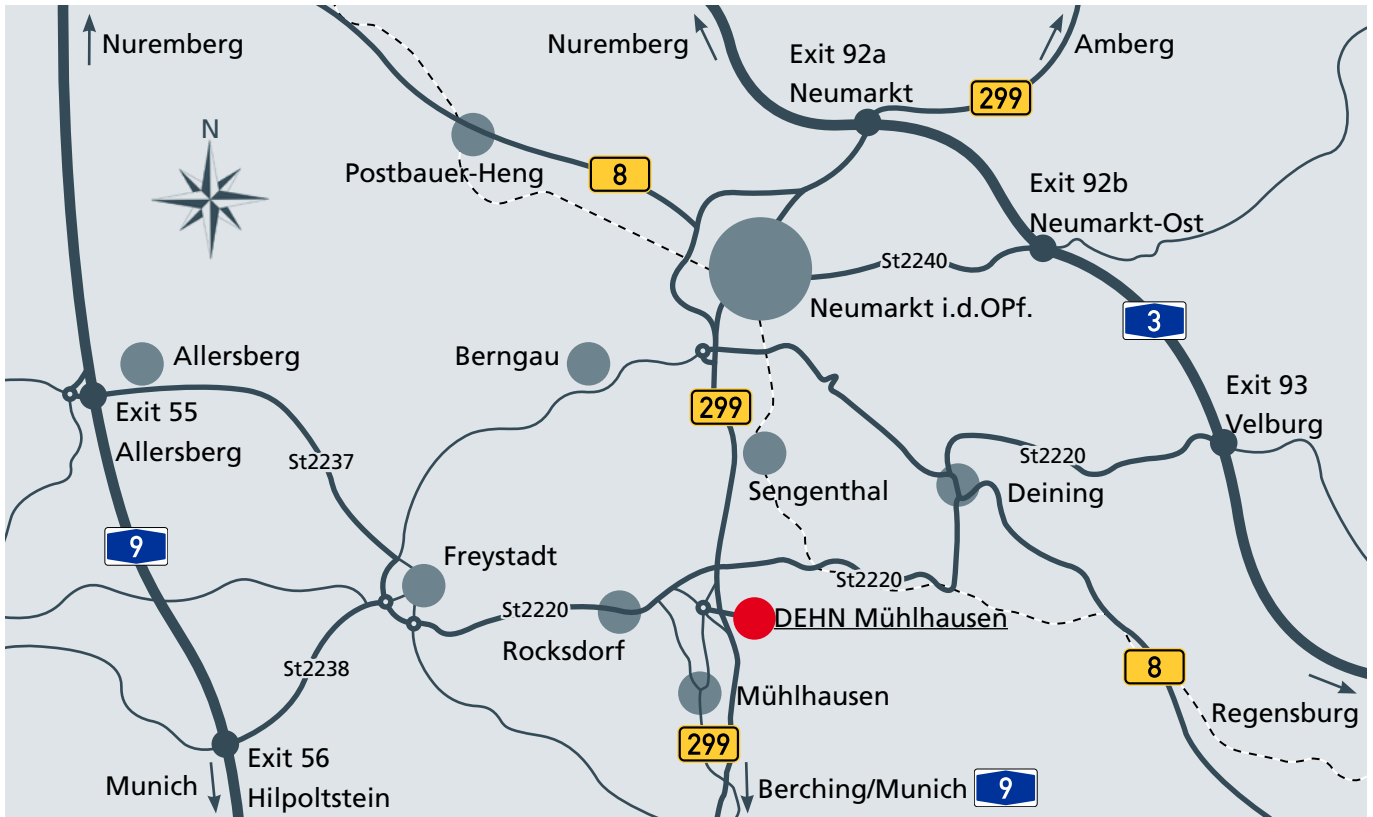

DEHN SE Mühlhausen

Approach from direction Munich

Via A9; leave the A9 at exit 56 Hilpoltstein; turn right onto St2238 and drive towards Freystadt; at the first roundabout take the first exit (St2237); at the second roundabout take the second exit (St2220) towards Deining; follow the road for 10km; then take the first exit at the roundabout and follow the B299 in the direction of Mühlhausen; leave the B299 after about 2 km and, at the roundabout, follow signs for 'Gewerbegebiet Nord'.

Approach from direction Nuremberg

Via A9; leave the A9 at exit 55 Allersberg; at the roundabout take the third exit (St2237) towards Freystadt; turn right before Freystadt to stay on St2237; at the first roundabout take the second exit; at the second roundabout take the second exit towards Deining (St2220); follow the road for 10km; then take the first exit at the roundabout and follow the B299 in the direction of Mühlhausen; leave the B299 after about 2 km and, at the roundabout, follow signs for 'Gewerbegebiet Nord'.

Approach from direction Regensburg

Via A3; leave the A3 at exit 93 Velburg; turn left onto St2220 towards Deining; take the second exit at the roundabout in Deining; shortly before leaving Deining turn right towards Freystadt; follow the road for approx. 9km; then take the second exit at the roundabout and follow the B299 in the direction of Mühlhausen; leave the B299 after about 2 km and, at the roundabout, follow signs for 'Gewerbegebiet Nord'.